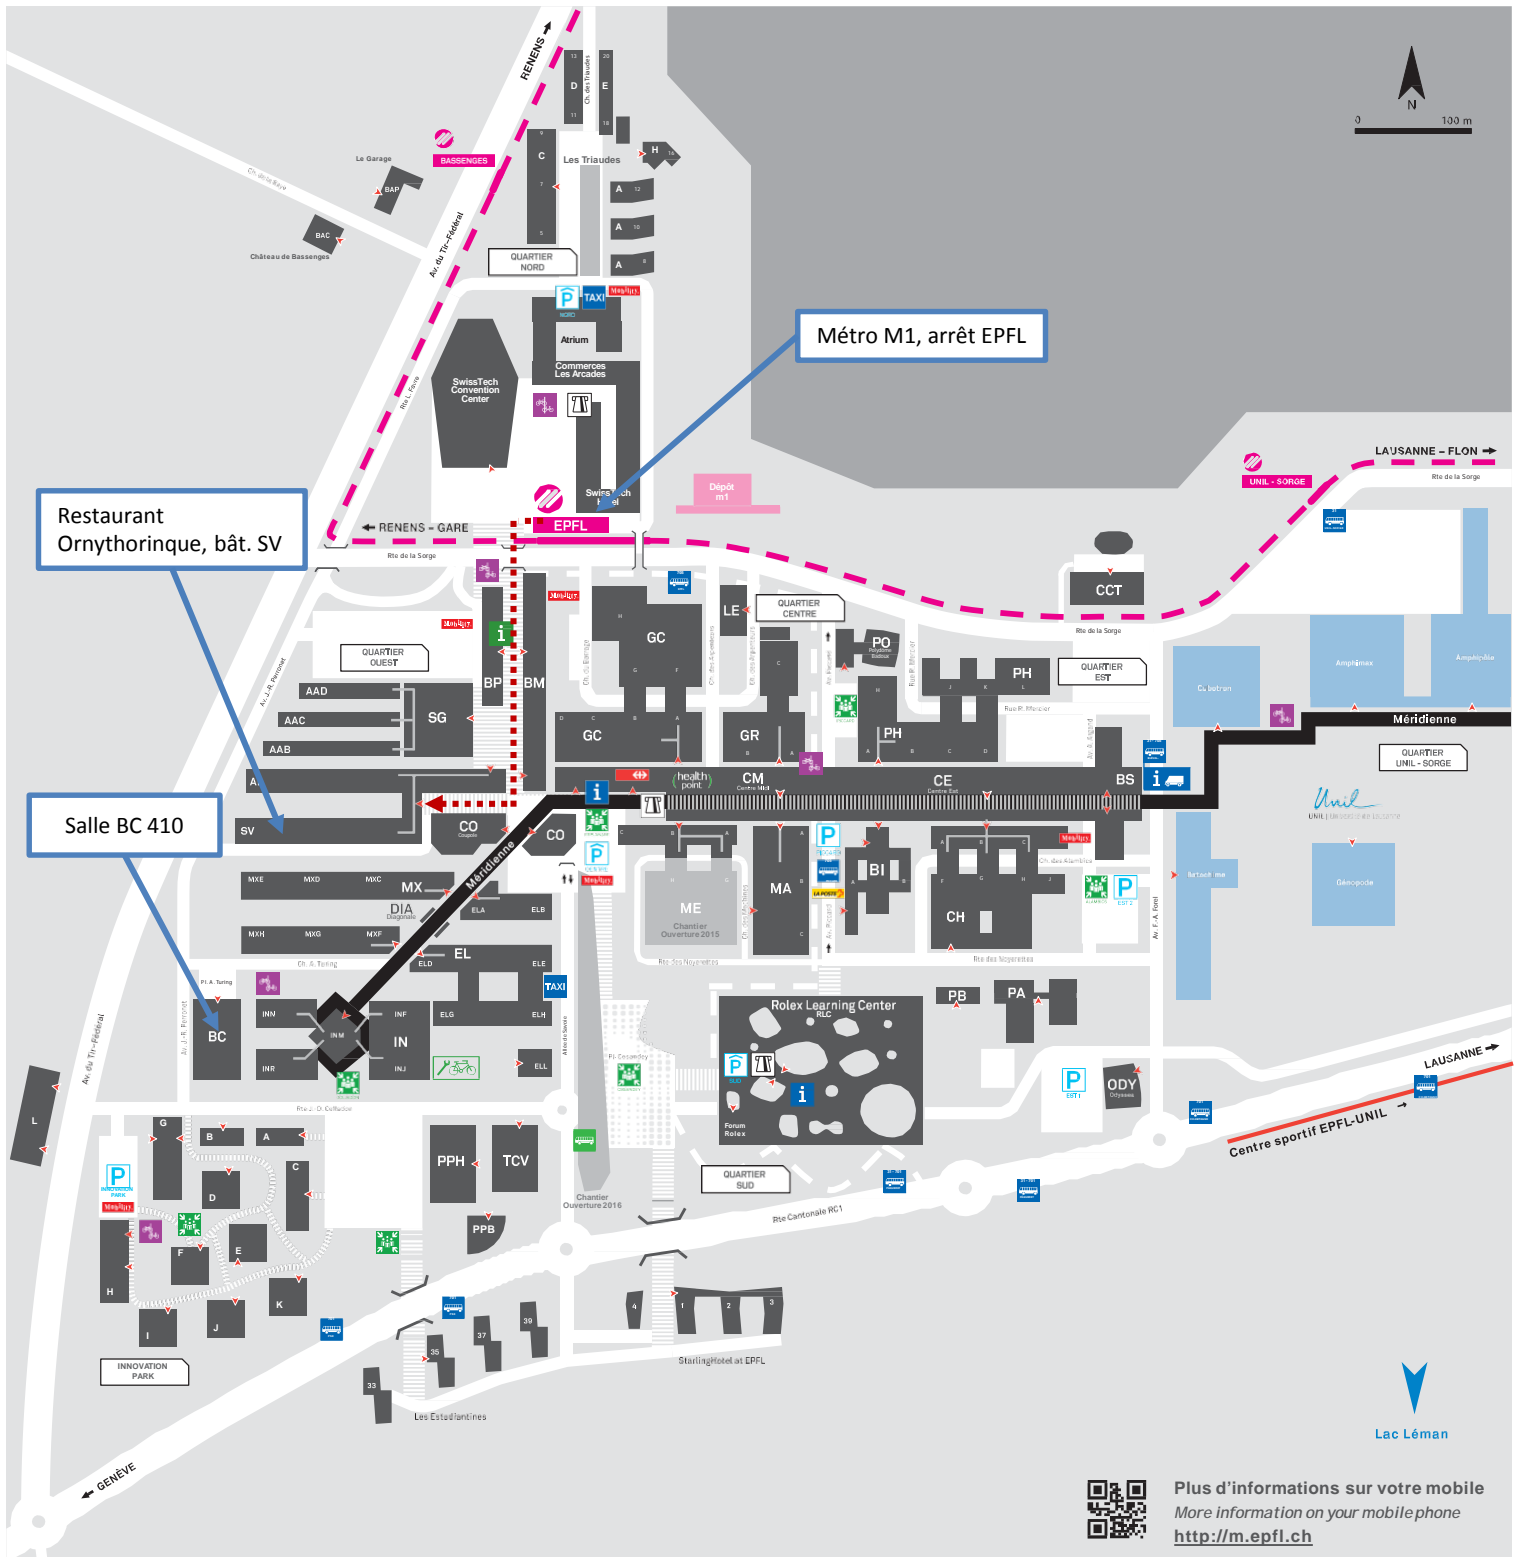

17.25 Wrap-up – [Prof. Babak Falsafi](#)

17.30 End

## Légende / Key

- |  |   |   |
|--|---|---|
| Bâtiments EPFL<br>EPFL buildings               | Bâtiments EPFL en construction<br>EPFL buildings under construction | Bâtiments UNIL<br>UNIL buildings                |
| Accueil/Information<br>Reception/Information   | Transports publics<br>Public transport                              | Station de taxi<br>Taxi rank                    |
| Guichet étudiants<br>Students Services desk    | Parking public<br>Public parking                                    | Dépose-minute bus<br>Bus drop-off/pick-up point |
| Information livraisons<br>Delivery information | Parking Mobility<br>Mobility parking                                | PubliBike<br>PubliBike                          |
| Point de rassemblement<br>Assembly point       | Agence CFF<br>CFF train tickets/information                         | Point vélo réparations<br>Bike repair service   |
| Bancomat<br>ATM                                | Transports publics métro m1<br>Public transport m1 metro            | Point Santé<br>Health Point                     |